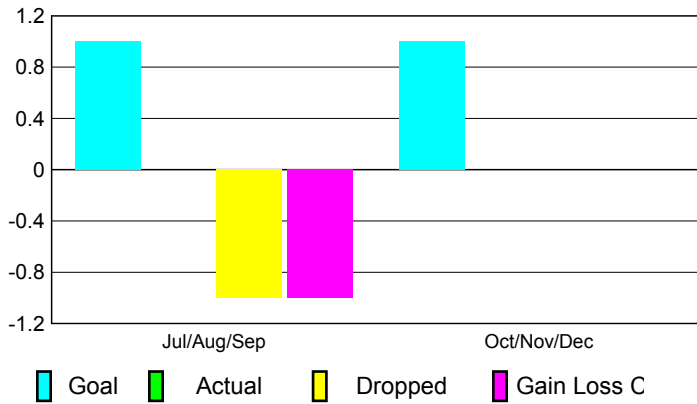

## CLUBS

Club Results  
2010-2011

Clubs  
2009-2010

Month	New Club Goal	Actual New Clubs	Actual Dropped Clubs	Gain/Loss of Clubs	Gain/Loss of Clubs
Jul/Aug/Sep	1	0	-1	-1	0
Oct/Nov/Dec	1	0	0	0	0
<b>Totals</b>	<b>2</b>	<b>0</b>	<b>-1</b>	<b>-1</b>	<b>0</b>

### Club Results 2010-2011

Goal, New, Dropped, Gain/Loss

### Comparison of Club Gain/Loss

Current Year Compared to the Previous Year