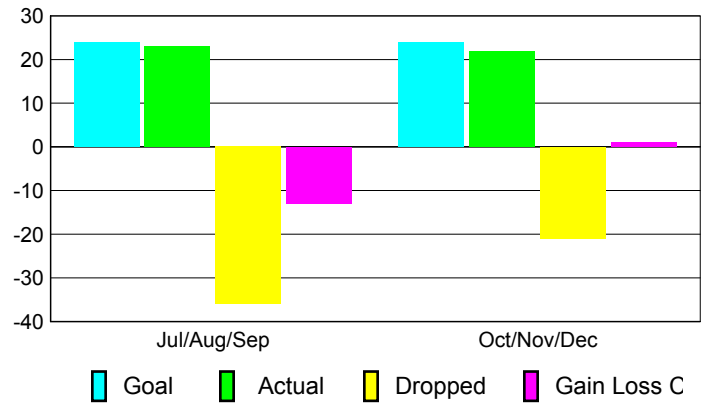

### YTD Status Quo Clubs 2010-2011

Status Quo Clubs Compared to Status Quo Members

## MEMBERSHIP

Membership Results  
2010-2011

Membership  
2009-2010

Month	Net Memb Goal	Actual New Memb	Actual Dropped Memb	Gain/Loss of Memb	Gain/Loss of Memb
Jul/Aug/Sep	24	23	-36	-13	-9
Oct/Nov/Dec	24	22	-21	1	-6
<b>Totals</b>	<b>48</b>	<b>45</b>	<b>-57</b>	<b>-12</b>	<b>-15</b>

### Membership Results 2010-2011

Goal, New, Dropped, Gain/Loss

### Comparison of Membership Gain/Loss

Current Year Compared to the Previous Year